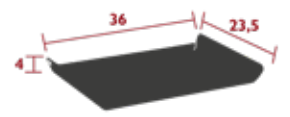

NEW
NEW
NEW
NEW
NEW

- 3171C6 ● Honig
- 317147 ● Anthrazit
- 3171A6 ● Zitronensorbet
- 317183 ● Opalgrün
- 3171D2 ● Lebkuchen

NEW
NEW
NEW
NEW
NEW

0.6 kg

3172 - TABLETT 23 X 17 CM
DESIGN STUDIO FERMOB

Stahlblech